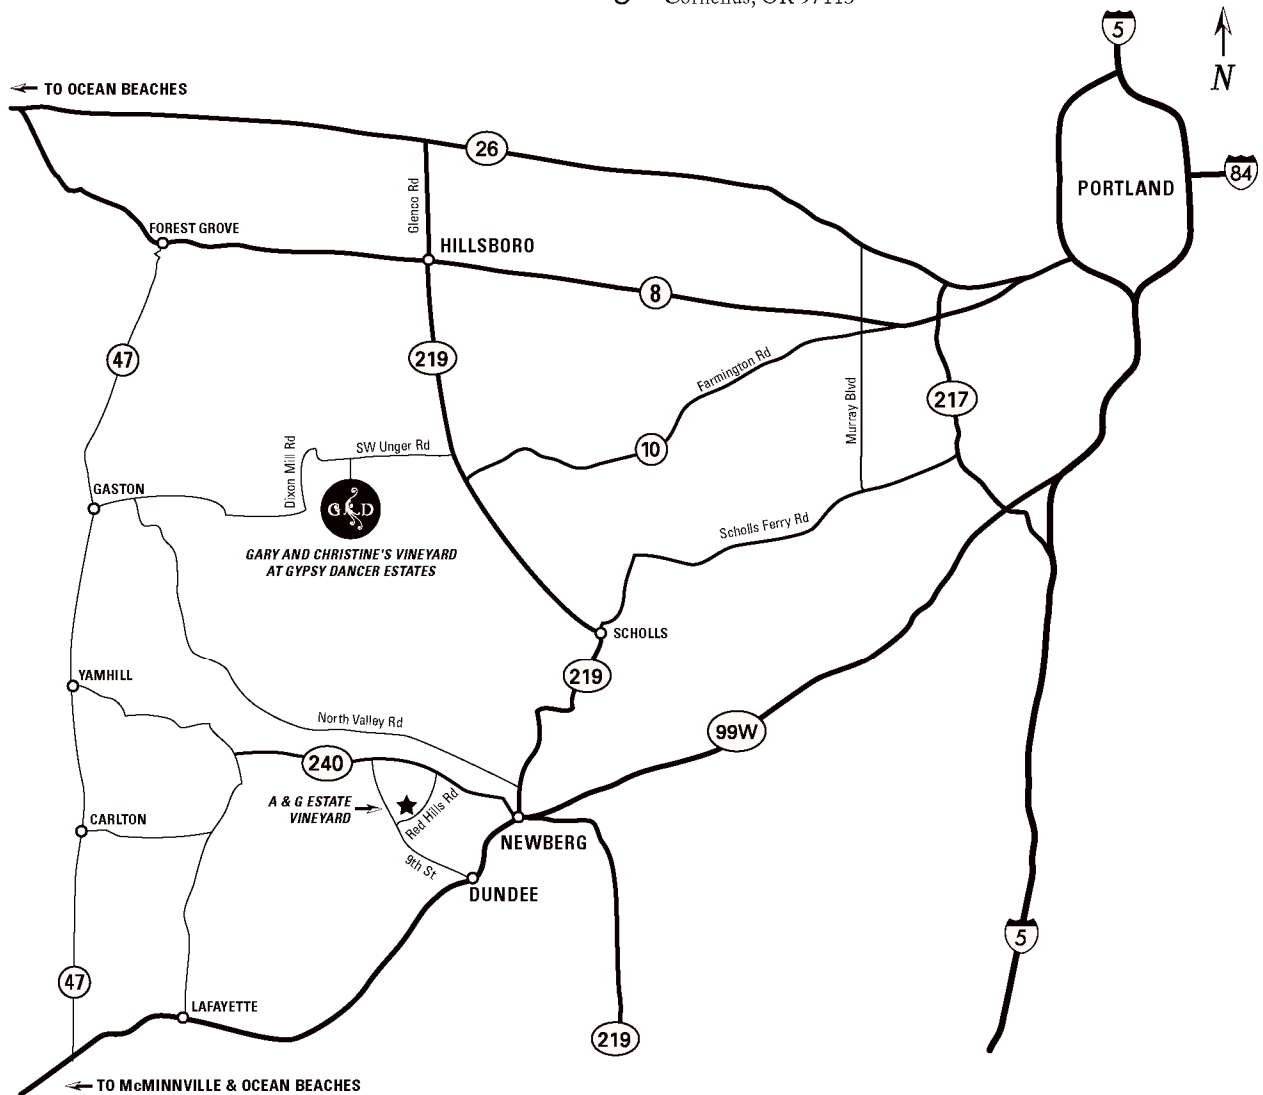

# Gypsy Dancer

35040 SW Unger Rd  
Cornelius, OR 97113

## FROM DOWNTOWN PORTLAND / HWY 26

Take Hwy 26 to Murray Blvd. exit.  
Turn left at top of Murray Blvd. exit.  
Follow Murray Blvd. to Farmington Rd/Hwy 10.  
Turn right onto Farmington Rd/hwy 10.  
At the end of Farmington Rd./Hwy 10, turn right.  
Go 3/4 mile, turn left onto Unger Rd.  
Go 2.2 miles, turn left at 35040 SW Unger Road, to  
Gypsy Dancer Estates

## FROM DUNDEE / NEWBERG / HWY 99

From Hwy 99W traveling North  
Turn left onto College St./Hwy 219  
towards Scholls and Hillsboro  
In Scholls, turn left to continue on  
Hwy 219 towards Hillsboro  
Turn left onto Unger Rd.  
Go 2.2 miles, turn left at 35040 SW Unger Road, to  
Gypsy Dancer Estates